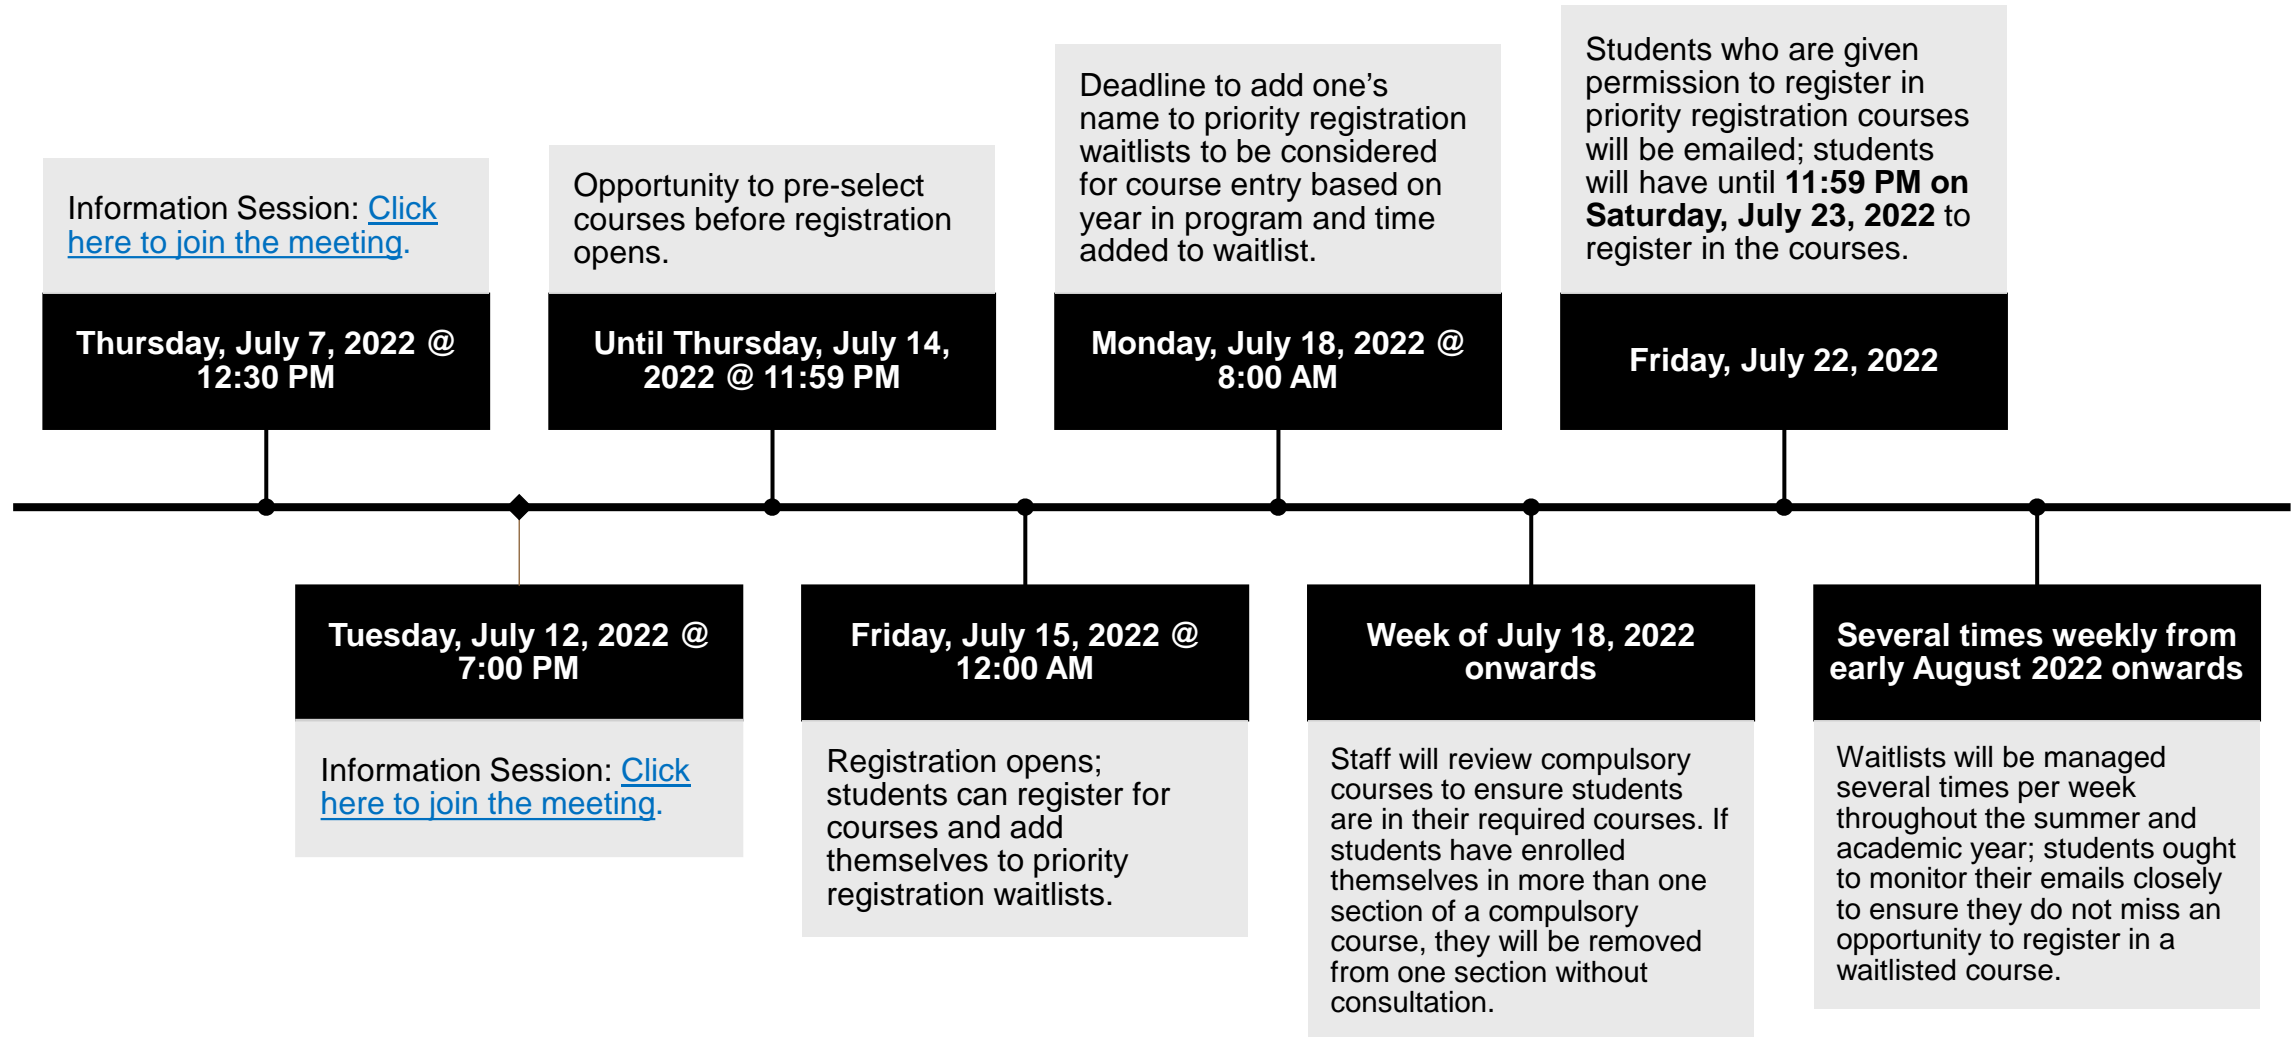

Appendix J

29 June 2022 Subject to Change

All times referenced are in Atlantic Time

UNB Law Priority Registration and Registration Timeline of Important Dates

Not all dates mentioned in the Course Registration and Priority Registration memo are listed here. Please refer to the memo for complete details.