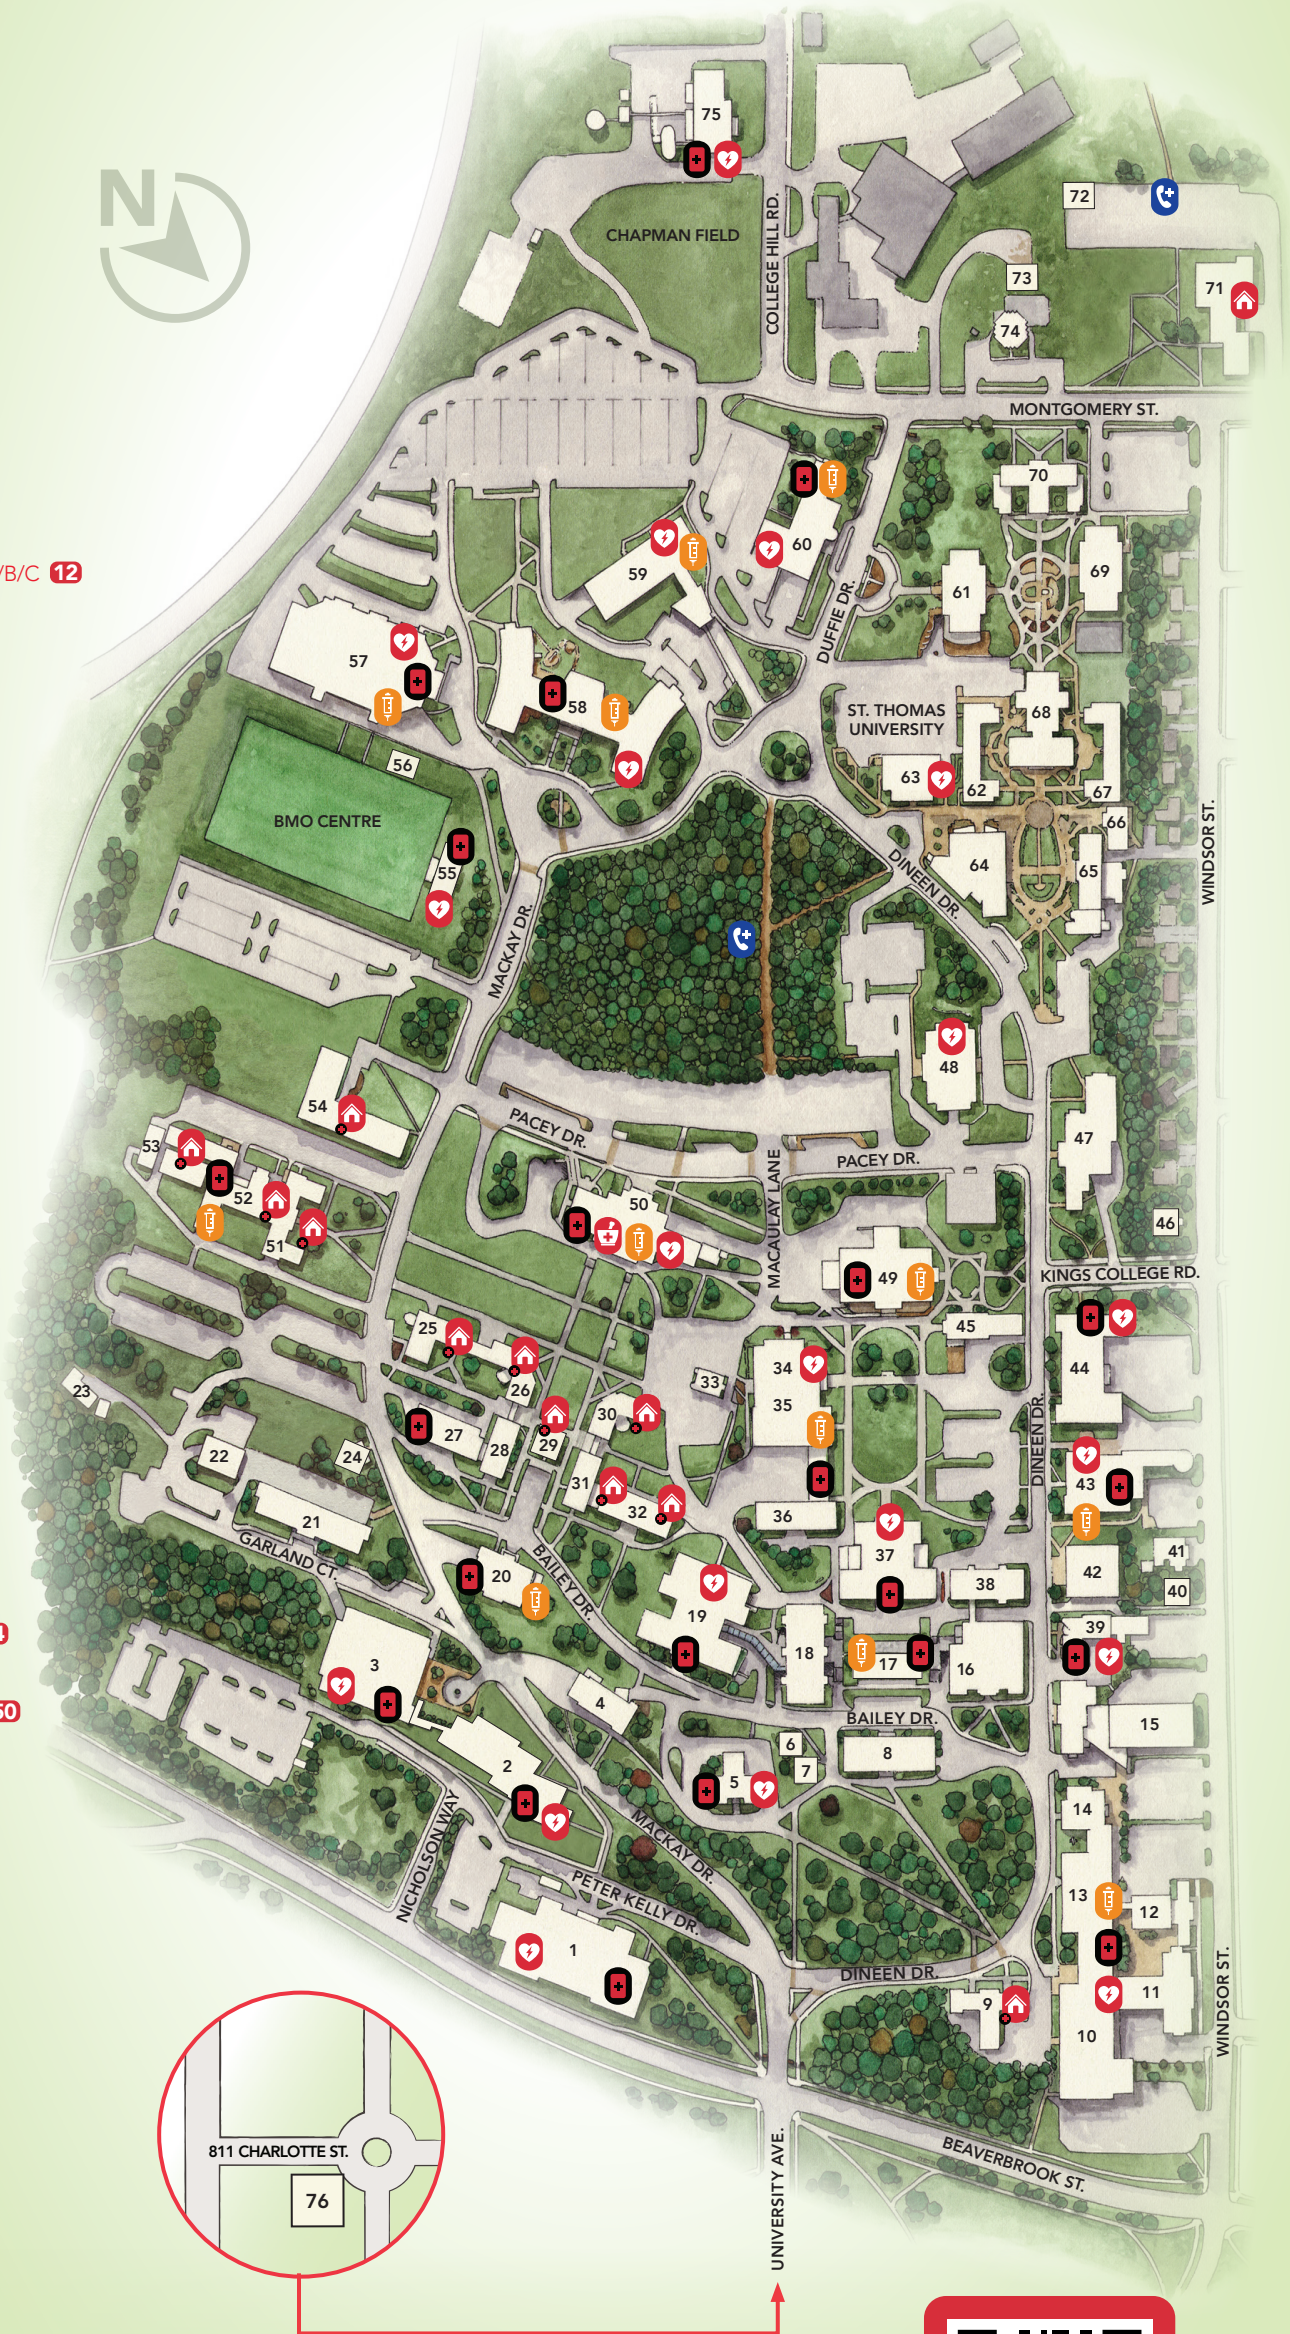

NBCC (NEW BRUNSWICK COMMUNITY COLLEGE)

- New Brunswick Community College
  Fredericton Campus - 26 Duffie Dr. - A/B/C 59

ST. THOMAS UNIVERSITY

- Donald C. Duffie Hall - 53 Dineen Dr. - A/C 66
- Brian Mulroney Hall - 825 Montgomery St. - A/B/C 69
- Edmund Casey Hall - 51 Dineen Dr. - A/B/C 65
- George Martin Hall - 59 Dineen Dr. - A/C 68
- Harrington Hall - 55 Dineen Dr. - A 67
- Holy Cross House - 845 Montgomery St. - A/B/C 70
- J. B. O'Keefe Fitness Centre - 65 Dineen Dr. - A/C 63
- Margaret Norrie McCain Hall - 9 Duffie Dr. - A/B/C 61
- Sir James Dunn Hall - 67 Dineen Dr. - A/B/C 64
- Vanier Hall - 63 Dineen Dr. - A/C 62

LEGEND

- Naloxone (NARCAN) kit
- Pharmacy
- Automated external defibrillator
- Epinephrine auto injector
- Residence*
- Emergency blue phone

* ALL CAMPUS RESIDENCES
are equipped with their own
Naloxone (NARCAN) kits

UNB.ca/healthcentre/naloxone

LOOKING FOR
MORE

View the **official campus map** by the scanning the code above.