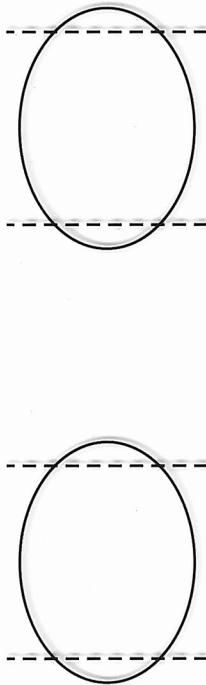

INCHES

Maximum height from the top of each sprayhead to the crest of each eyewash streamer cannot exceed 20.32 cm (8 inches).

Align gauge over eyewash streamer until fluid stream meets circles on gauge. Fluid stream should fill area between dotted lines. Ref. ANSI Z358.1.

**EYEWASH
TESTER GAUGE**
REORDER NO. 269-1444

bradleycorp.com 800.BRADLEY

METRIC