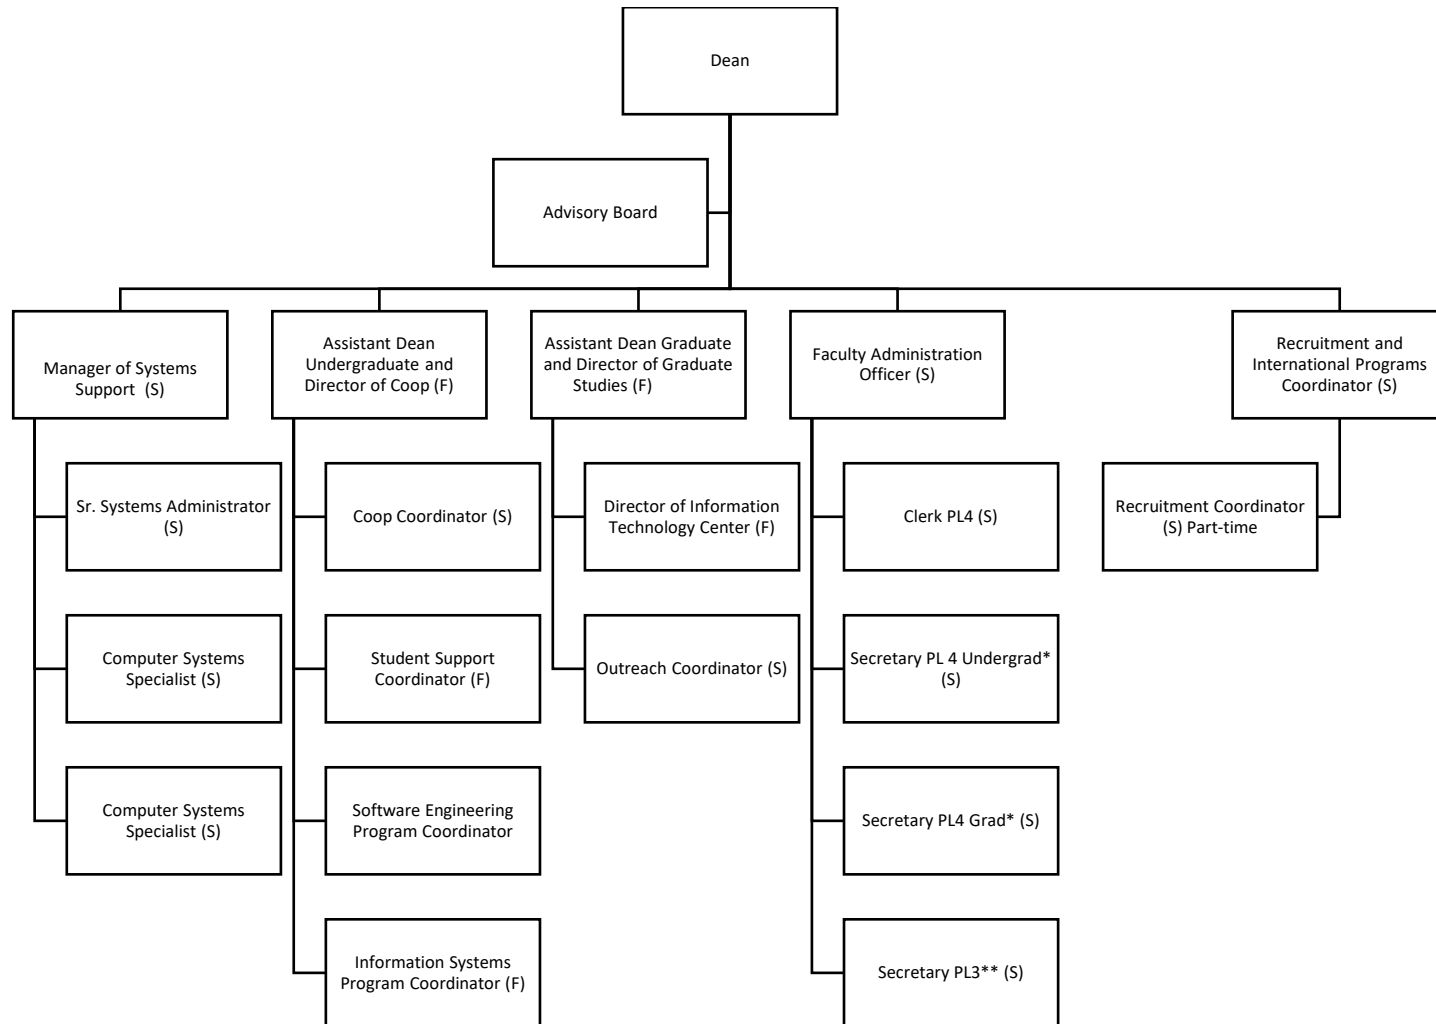

Faculty of Computer Science Org Chart – January 2019

F=Faculty, S= Staff

*Also reports to Assistant Dean

**Also reports to Coop Coordinator