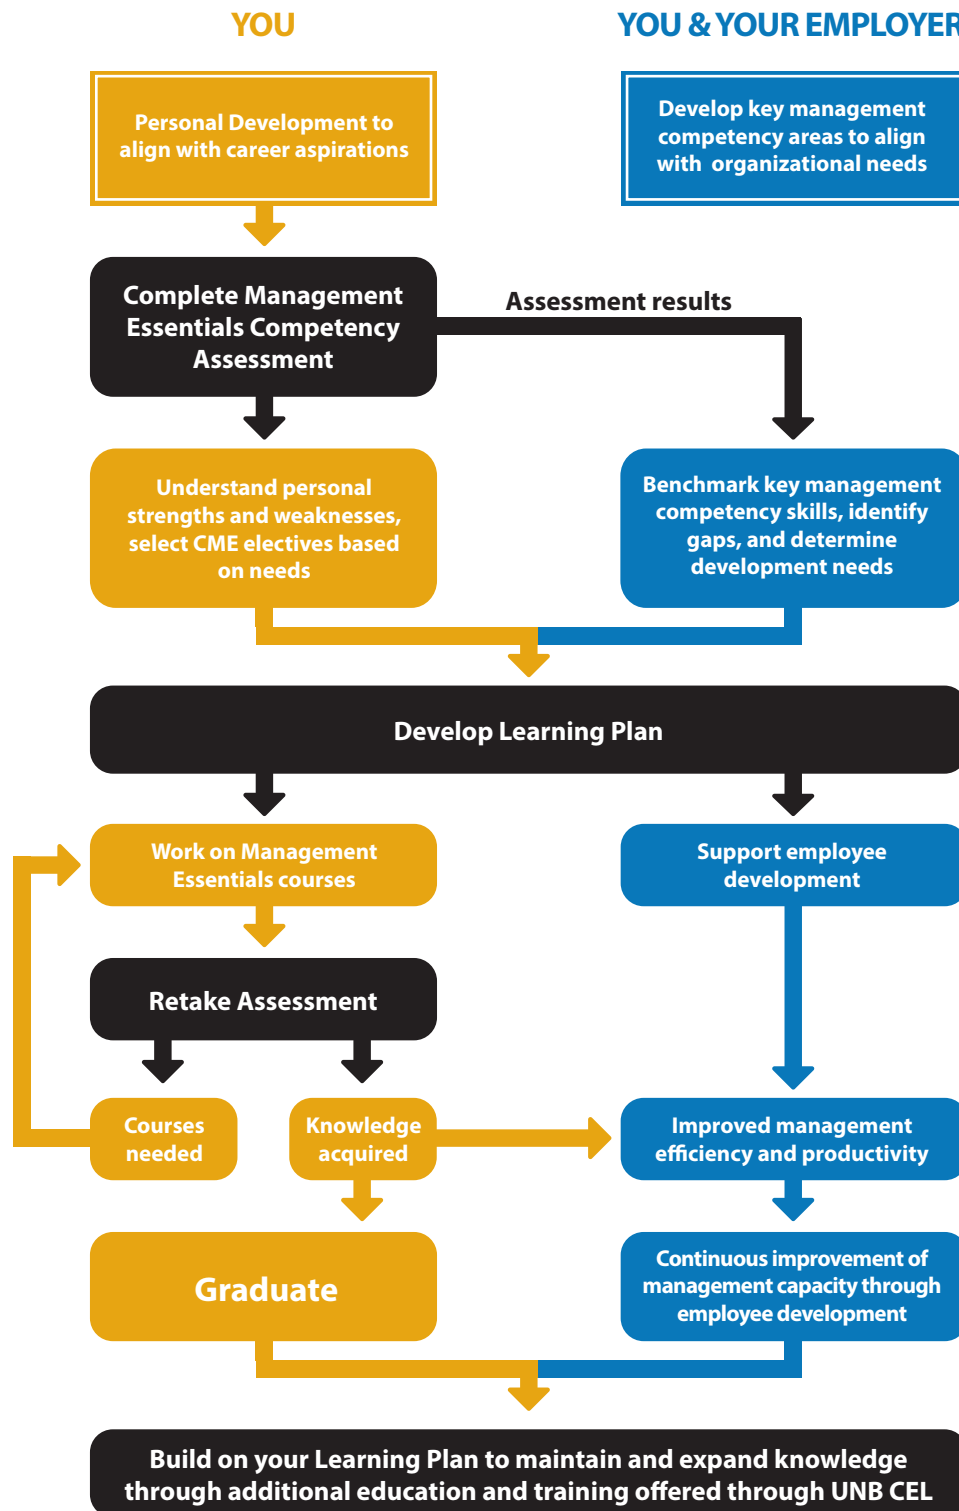

Management Essentials Competency Learning Pathway

Contact us to find out about the Certificate in Management Essentials program

506 447-3340

1 866 599-4646

celprograms@unb.ca

www.unb.ca/cel/cme