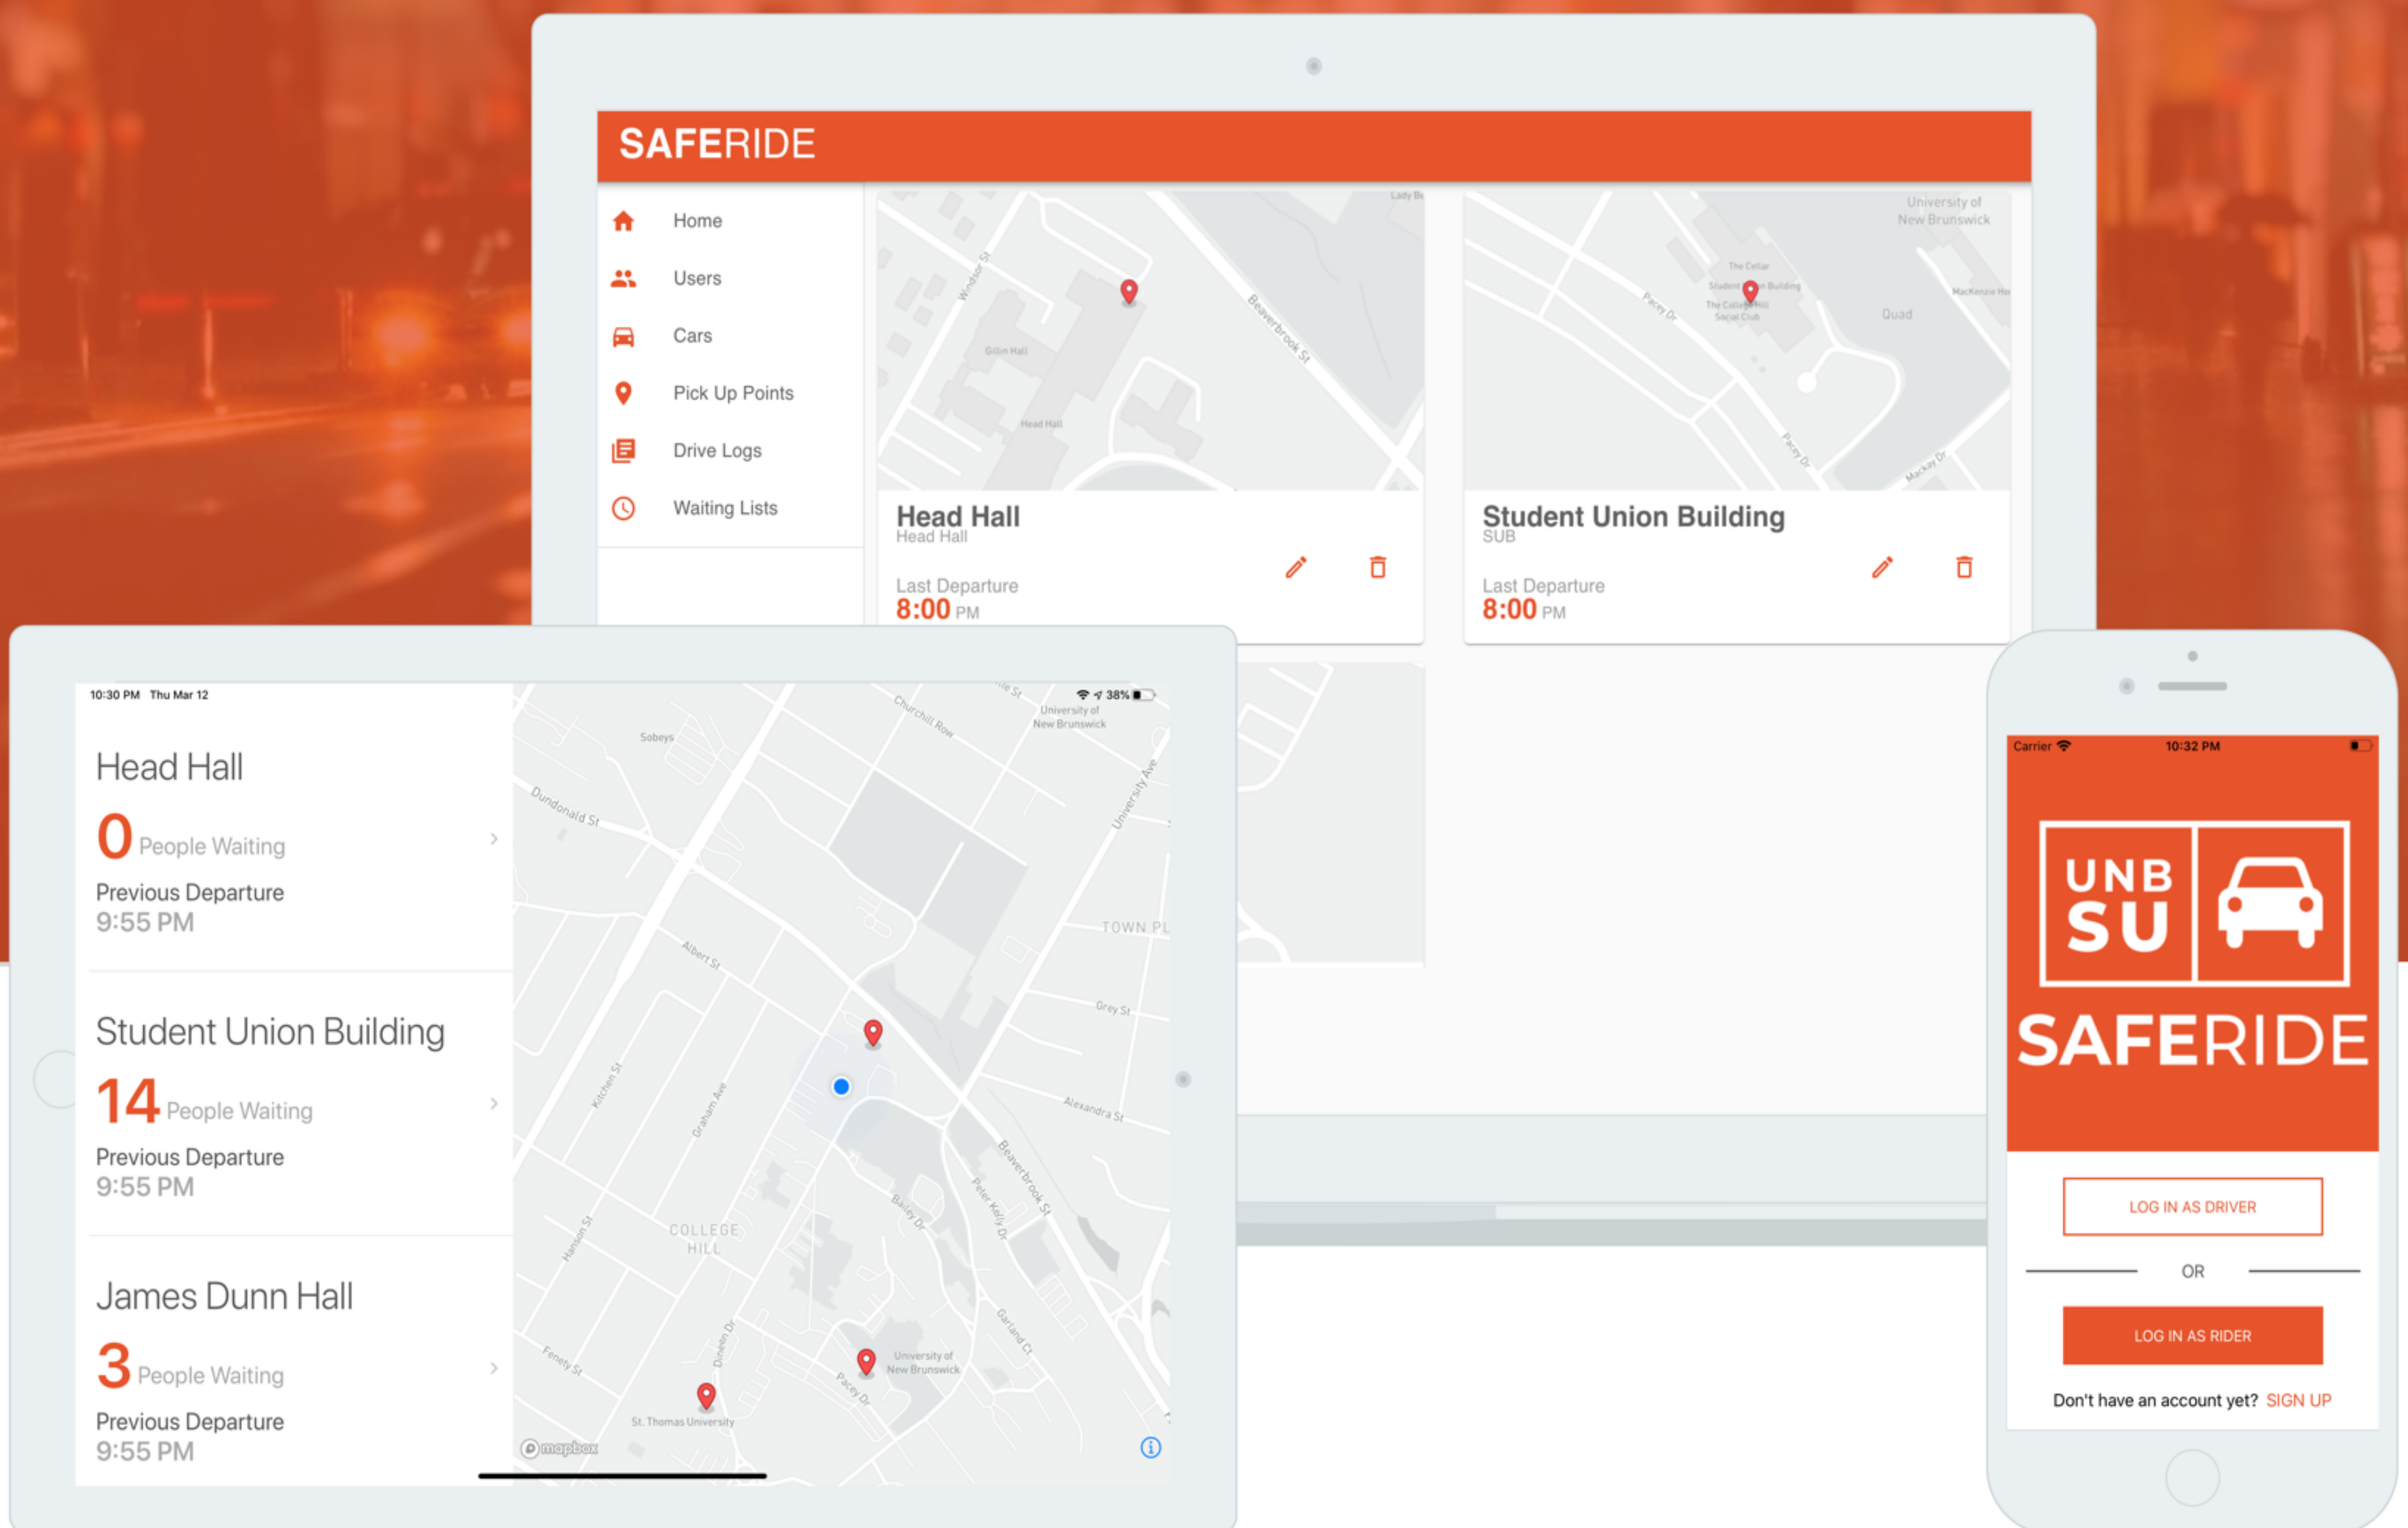

SAFERIDE

GETTING STUDENTS HOME SAFE

Helping make SafeRide easier to operate and more convenient to use

Real-time tracking of vehicles and their return time

Join waiting list and receive notifications when your ride is there

Provide drivers with optimized routes for drop-offs