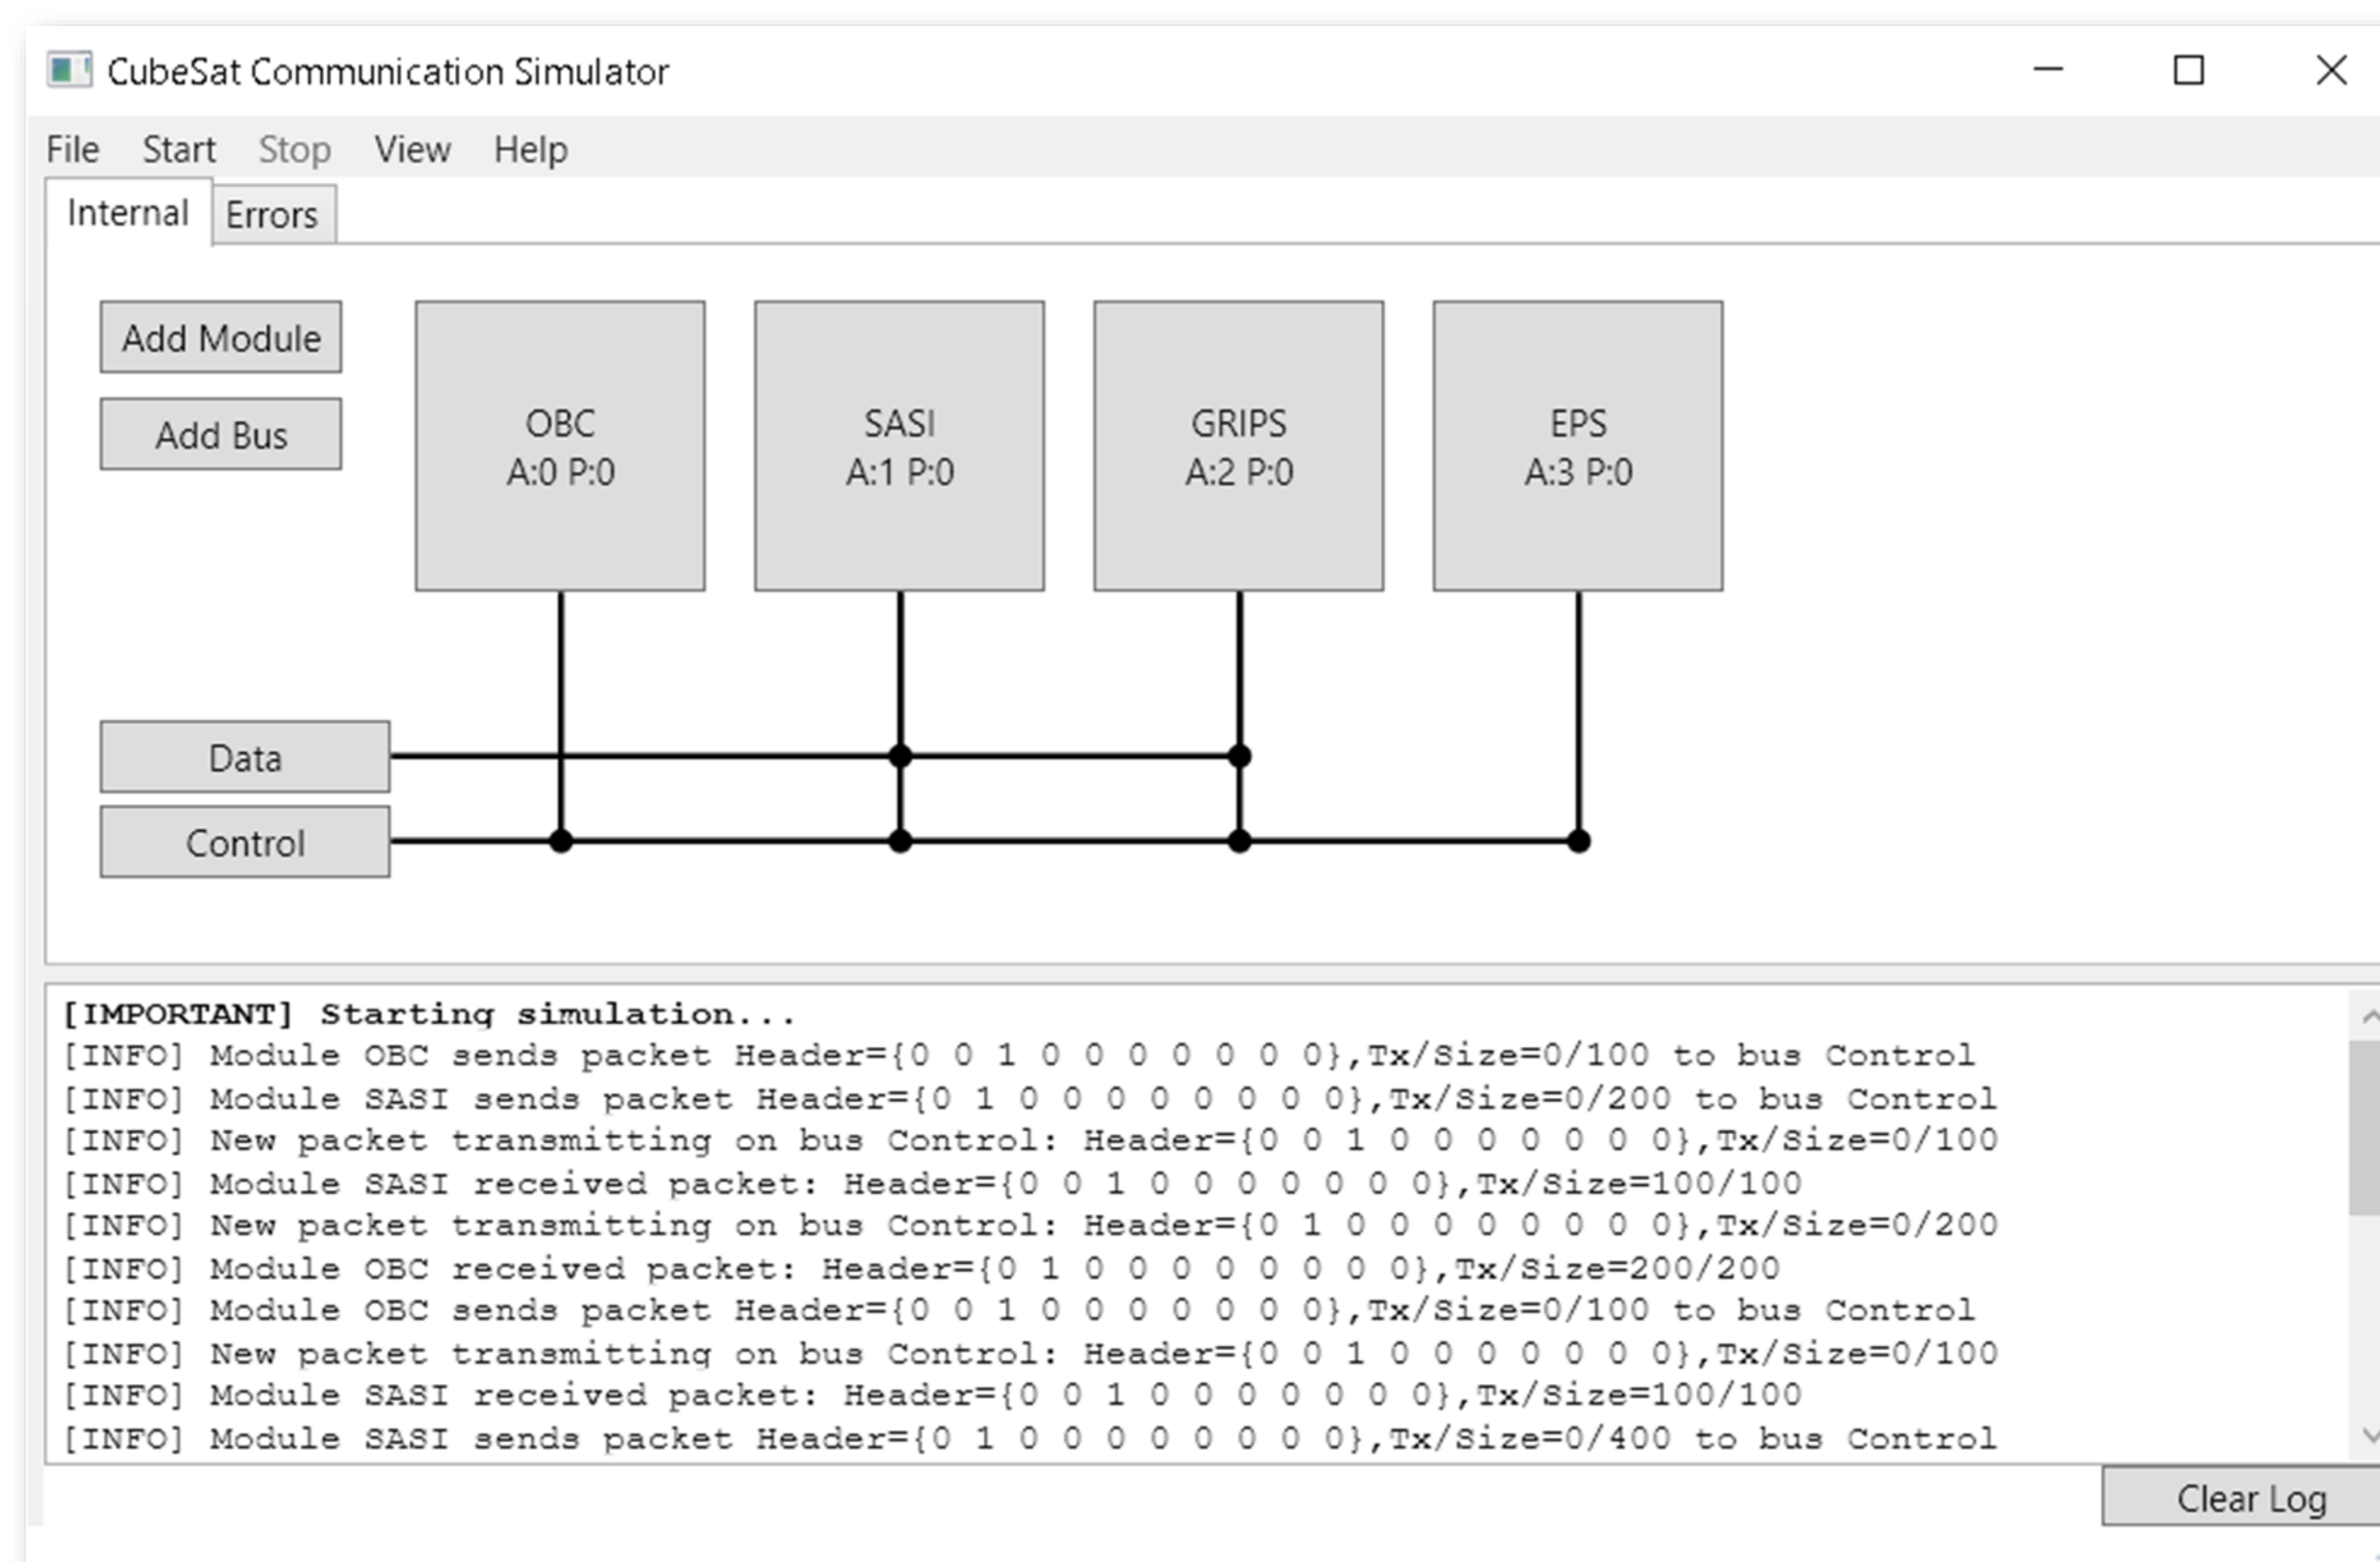

# CubeSat Communication Simulator

CubeSat NB is a small research satellite being developed by teams at the University of New Brunswick Fredericton, Université de Moncton and New Brunswick Community College Saint John.

- **Customizable hardware setup**
- **Live event logging**
- **Trigger errors during simulation**
- **Scripted simulation events**