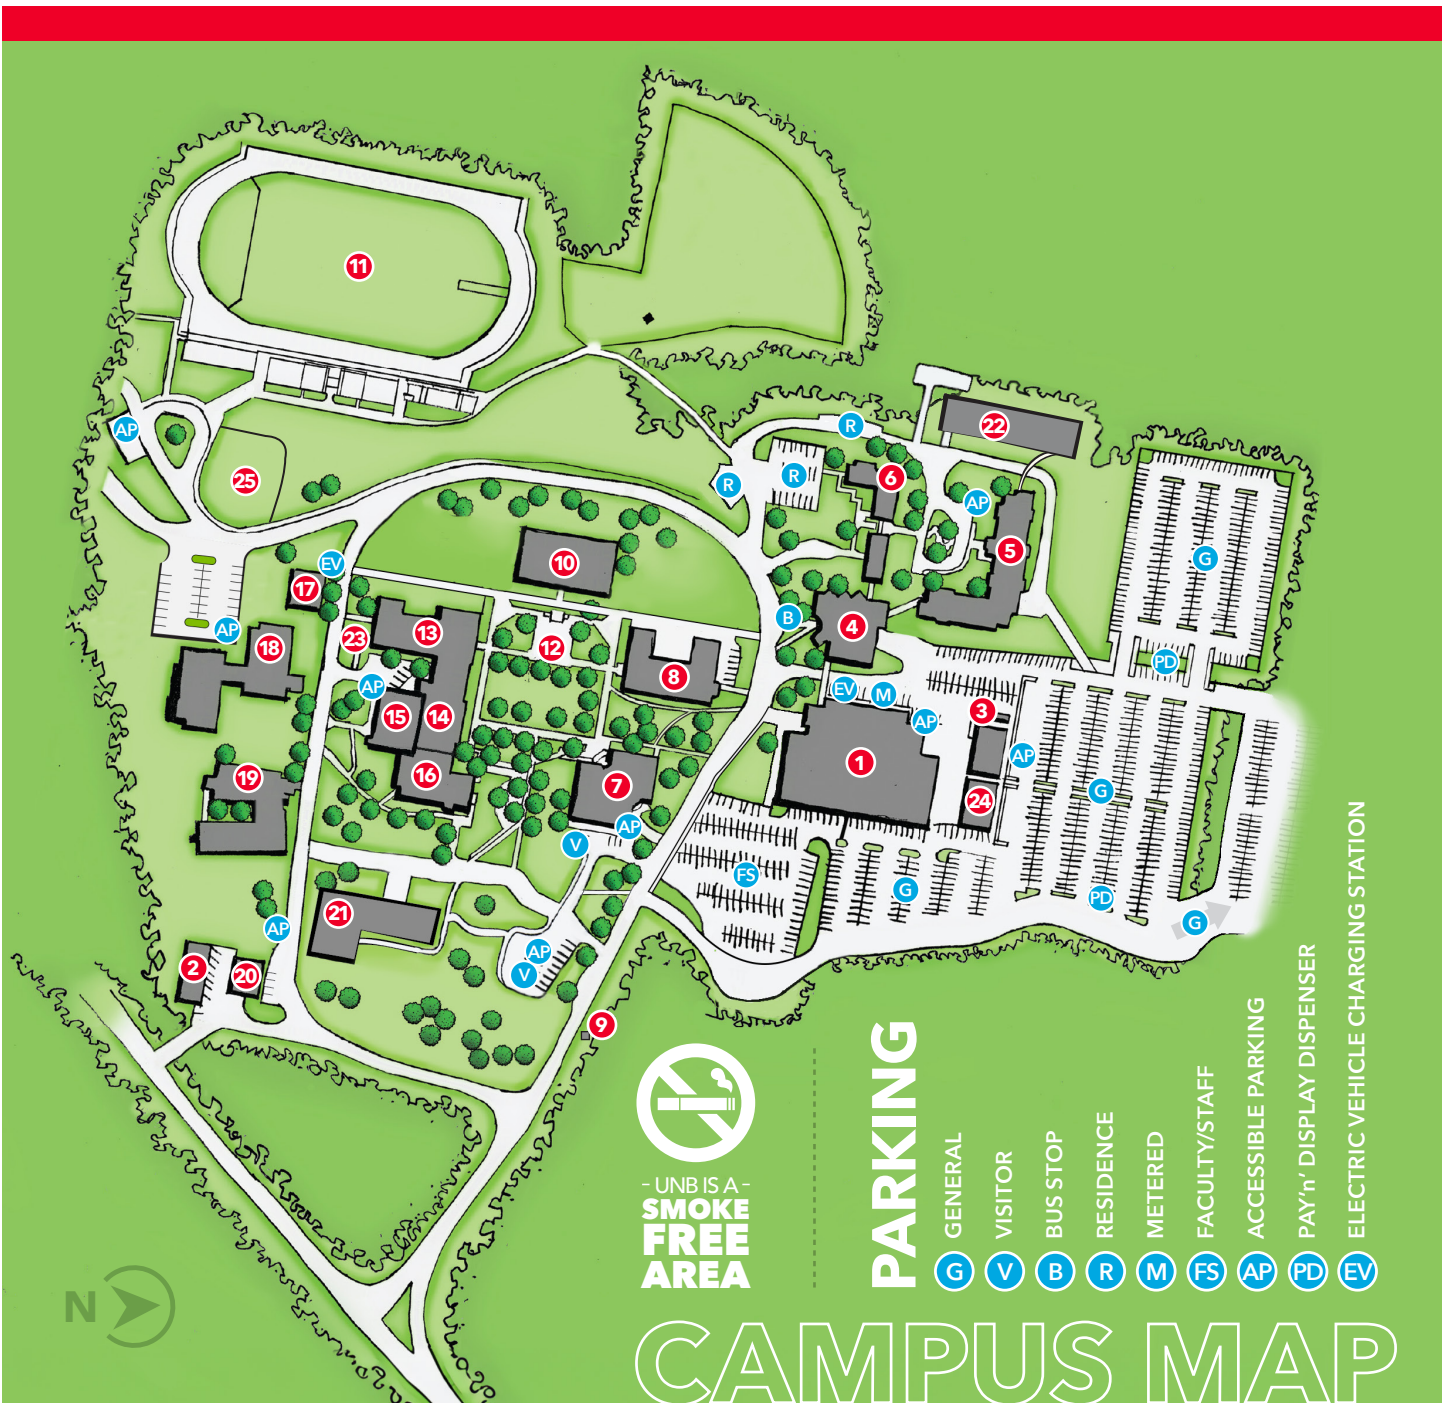

1 G. Forbes Elliot Athletics Centre

2 Maintenance Building

3 Student Health Centre

4 Thomas J. Condon Student Centre

5 Colin B. Mackay Residence

6 Sir James Dunn Residence

7 Philip W. Oland Hall

8 Sir Douglas Hazen Hall

9 Backflow/Water Building

10 Health & Social Innovation Centre

11 Jeux Canada Games Stadium

12 Quad

13 William F. Ganong Hall

14 Ganong Hall Lecture Theatre

15 Canadian Rivers Institute

16 K.C. Irving Hall

24 Annex A & B

25 Community Garden

UNB.ca

PARKING

GENERAL

VISITOR

BUS STOP

RESIDENCE

METERED

FACULTY/STAFF

ACCESSIBLE PARKING

PAY'n' DISPLAY DISPENSER

ELECTRIC VEHICLE CHARGING STATION

CAMPUS MAP