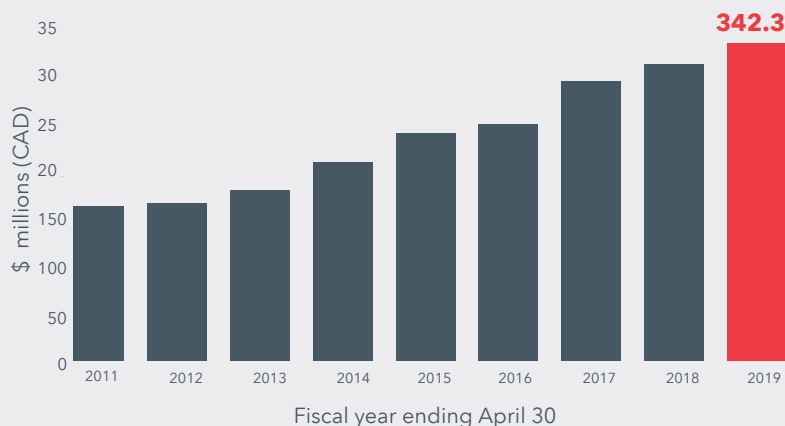

UNB has taken a prudent, fiscally responsible approach to endowment spending, making incremental changes to the spending rate to ensure that the rate is sustainable while remaining competitive with other Canadian Universities. The 2018-19 annual review of the endowment spending policy confirmed a 4% spending rate for 2019-20 which has been the spending rate since 2013-14.

The Fund's assets are managed by external professional investment management firms. In addition, the Investments Committee uses the services of an external custodian and performance measurement firm. In 2018-19, the Investments Committee completed a comprehensive review of investment management and other investment related fees, comparing costs to those of other Canadian university endowment funds.

The results of the review indicated that total investment related fees (which include investment manager, custodian, performance measurement and investment consultant fees) are equal to the average fees and slightly below the median fees paid by other Canadian university endowment funds of a similar size.

PRINCIPAL GROWTH 2011-2019

As of April 30, 2019

CHANGES IN TRUST AND ENDOWMENT

Balance - 2018/19
(Market Value)

	($ 000s)
Balance April 30, 2019	342,254
Balance April 30, 2018	319,690
Net Increase During the Year	$22,564
Increase Due to:	
Donations and Other Additions to Capital	20,101
Investment Income	27,769
Spending	(25,306)
	$22,564