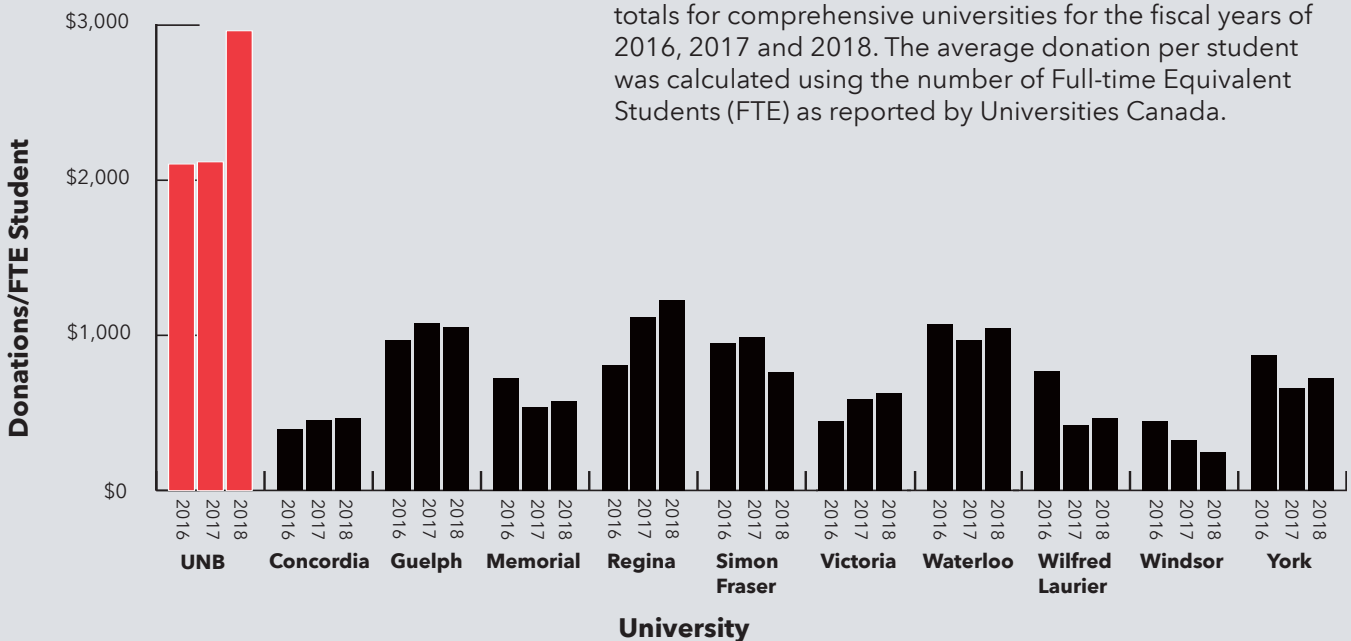

DESIGNATION OF GIFTS

2018-2019

STUDENT SUPPORT: \$6,746,019

Over 3,670 students received support through scholarships, bursaries, awards and prizes in 2018-19. They were made possible through gifts from generous donors and university supporters.